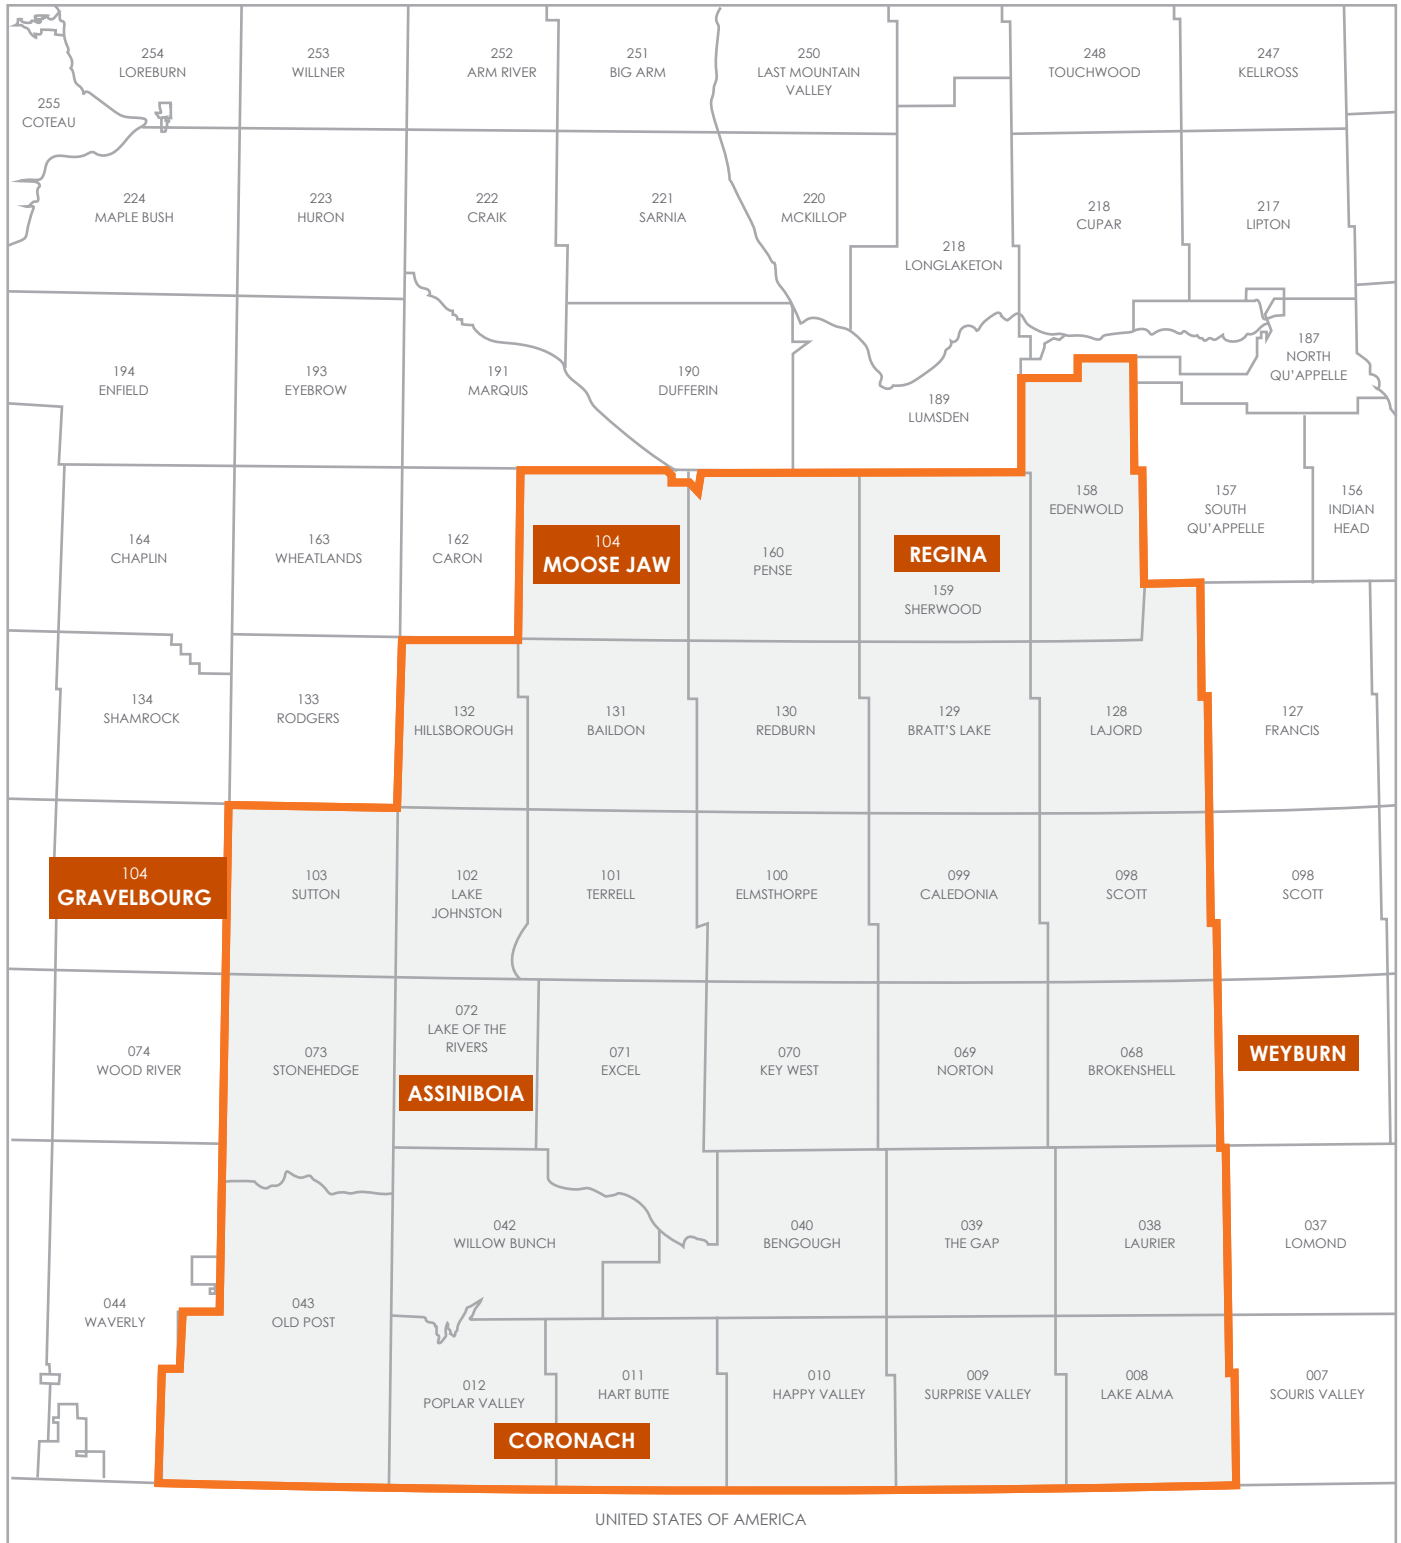

# SOUTH CENTRAL SASKATCHEWAN WIND AND SOLAR PROJECTS

 Projects to be located within this region boundary.